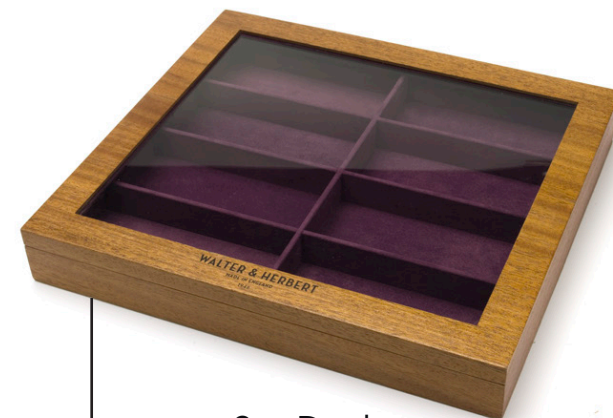

Banner

W100 x H130cm  
with transparent  
clips & wire

Order code:  
WHBAN02

Model:  
Churchill Col 1  
Golden Topaz

5pc Display

W30 x H64 x D30cm

Order code: WHSTAND01  
& WHHAT01

Mirror

Order code: WHMIRROR

Acetate Stand

Order code: WHACRY01

Stockist Plaque

W15 x H7.5 x D0.5cm  
with strut back

Order code: WHTRAY

8pc Display

W37 x H5 x D32cm